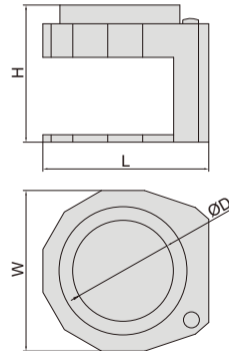

# MAGNIFIER WITH ILLUMINATION

- Glass lens
- Powered by 3xAG7 batteries
- 3 pcs LED and 3 pcs UV
- Base with scale, graduation: 0.5mm, 1/16"

7524-10

Code	Magnification	Lens diameter (ØD)	L	H	W
7524-10	10X	Ø30mm	60mm	50mm	56mm